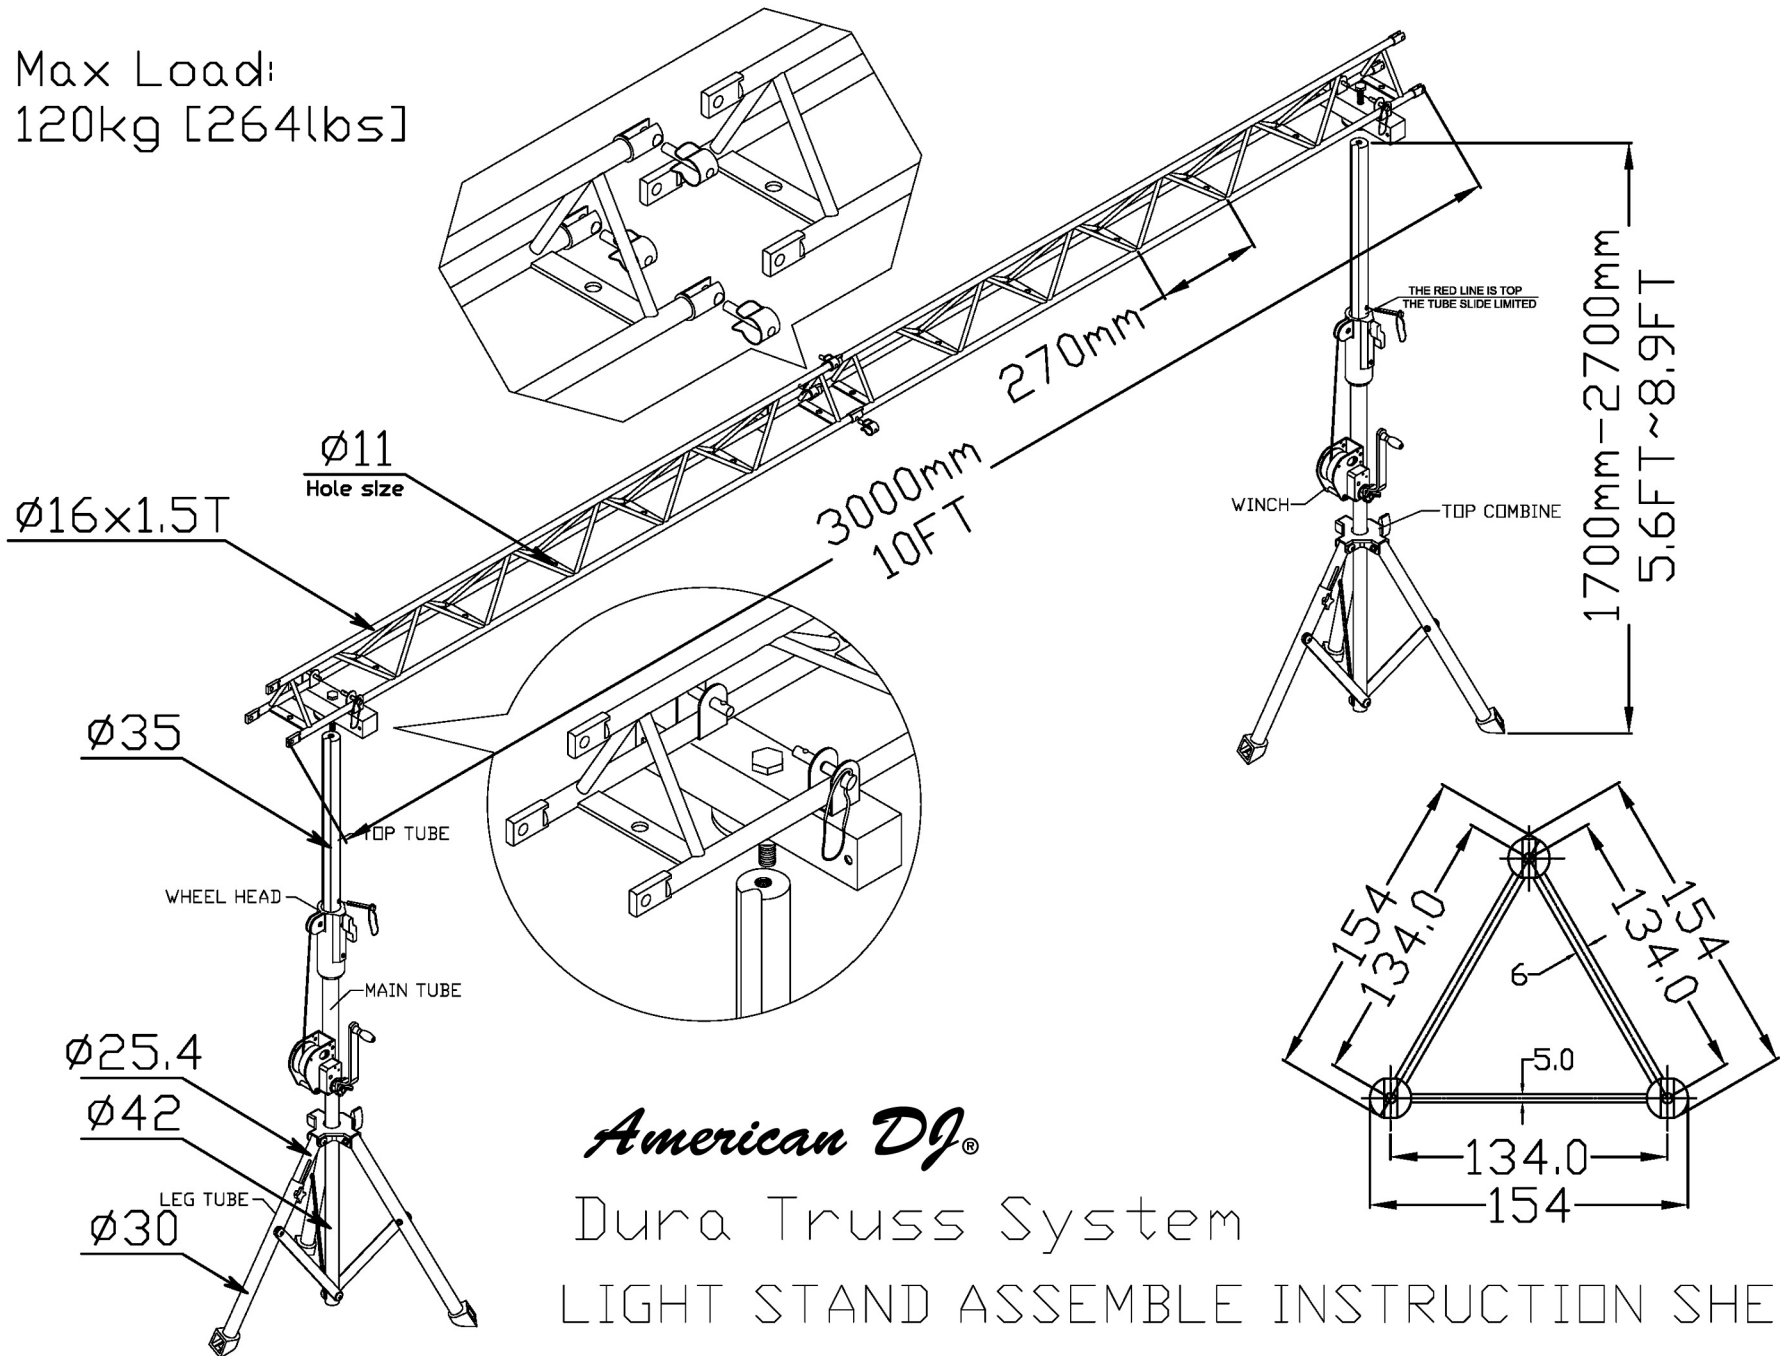

Max Load:
120kg [264lbs]

American DJ®

Dura Truss System

LIGHT STAND ASSEMBLE INSTRUCTION SHEET